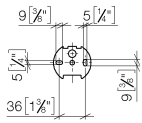

83 435 361

- bottle made of opal glass
- width 85mm
- height 200 mm
- 250 ml bottle
- 121mm projection

	Chrome	83 435 361-00
	Brushed Platinum	83 435 361-06
	Platinum	83 435 361-08
	Durabass (23kt Gold)	83 435 361-09
	Brushed Durabass (23kt Gold)	83 435 361-28
	Brushed Dark Platinum	83 435 361-99

83 435 361

mm [inches]

83 435 361

Parts for other finishes can be found here: Brushed Platinum

**Spare parts list**

No.	Item Number	Name	Quantity used	Delivery time
1	90 10 10 535 01-00	dispenser	1	10
2	90 90 04 001 00 83	glass	1	2
3	08 28 10 500 91	ring	1	2
4	04 31 11 140 00 90	pin	1	2
5	05 17 97 507 00 90	fixing set	1	2