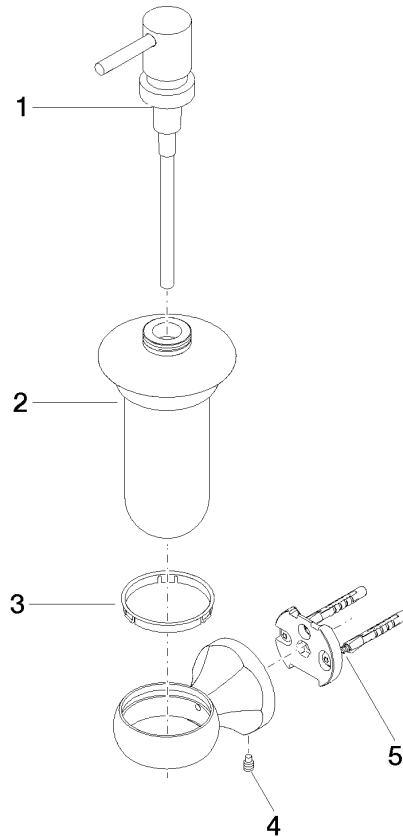

83 435 361

- bottle made of opal glass
- width 85mm
- height 200 mm
- 250 ml bottle
- 121mm projection

	Chrome	83 435 361-00
	Brushed Platinum	83 435 361-06
	Platinum	83 435 361-08
	Durabass (23kt Gold)	83 435 361-09
	Brushed Durabass (23kt Gold)	83 435 361-28
	Brushed Dark Platinum	83 435 361-99

83 435 361

mm [inches]

83 435 361

Parts for other finishes can be found here: Brushed Platinum

**Spare parts list**

No.	Item Number	Name	Quantity used	Delivery time
1	90 10 10 535 01-00	dispenser	1	10
2	90 90 04 001 00 83	glass	1	2
3	08 28 10 500 91	ring	1	2
4	04 31 11 140 00 90	pin	1	2
5	05 17 97 507 00 90	fixing set	1	2