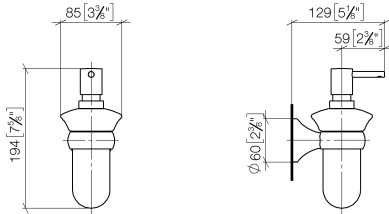

83 435 361

- bottle made of opal glass
- width 85mm
- height 200 mm
- 250 ml bottle
- 121mm projection

	Chrome	83 435 361-00
	Brushed Platinum	83 435 361-06
	Platinum	83 435 361-08
	Durabass (23kt Gold)	83 435 361-09
	Brushed Durabass (23kt Gold)	83 435 361-28
	Brushed Dark Platinum	83 435 361-99

83 435 361

mm [inches]

83 435 361

Parts for other finishes can be found here: Brushed Platinum

**Spare parts list**

No.	Item Number	Name	Quantity used	Delivery time
1	90 10 10 535 01-00	dispenser	1	10
2	90 90 04 001 00 83	glass	1	2
3	08 28 10 500 91	ring	1	2
4	04 31 11 140 00 90	pin	1	2
5	05 17 97 507 00 90	fixing set	1	2